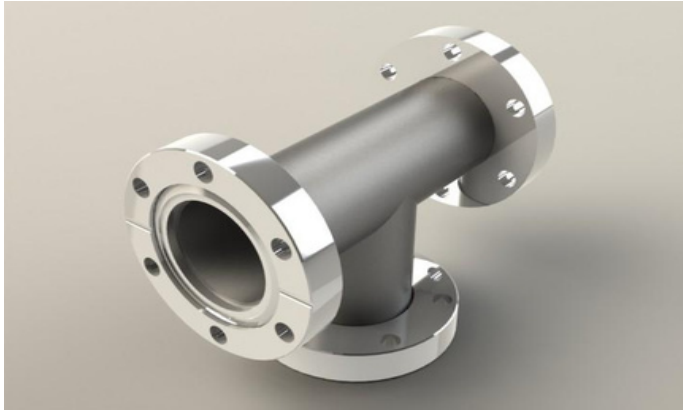

Tee Fixed - TE63

Specification

Material: 304L Stainless Steel

Bolt holes in-line, straddled available on request.

A	B	D1	D2	T
105 (4.13)	105 (4.13)	114 (4.50)	64 (2.50)	1.6 (0.06)

For all enquiries please contact us on: