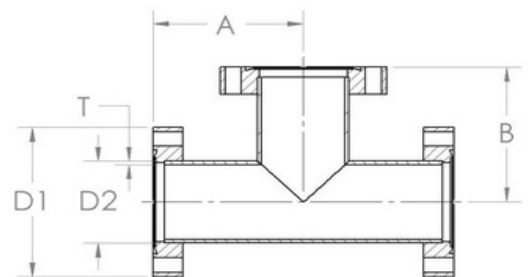

Tee Fixed - TE63

Specification

Material: 304L Stainless Steel

Bolt holes in-line, straddled available on request.

A	B	D1	D2	T
105 (4.13)	105 (4.13)	114 (4.50)	64 (2.50)	1.6 (0.06)

For all enquiries please contact us on: