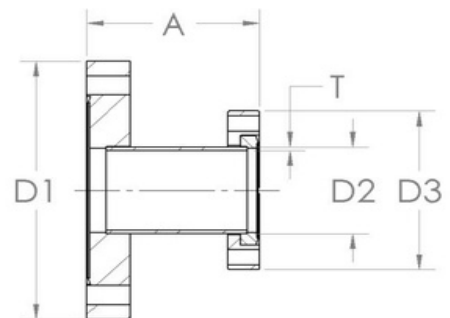

## CF16 Rotatable Tubulated Reducing Adaptor - TA1035R

### **Specification**

*Material: 304L Stainless Steel*

*Special lengths and diameter available on request.*

A	D1	D2	D3	T
70 (2.76)	152 (6.00)	38 (1.50)	70 (2.75)	1.6 (0.06)

**For all enquiries please contact us on:**