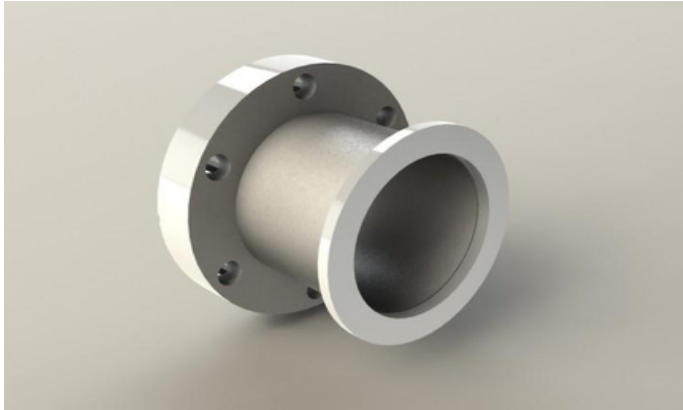

Tubulated Adaptor- KA6340

Specification

Material: 304L Stainless Steel

Special lengths and diameter available on request.

A	D1	D2	D3	T
50 (1.97)	114 (4.50)	65 (2.17)	44.5 (1.75)	2 (0.08)

For all enquiries please contact us on: