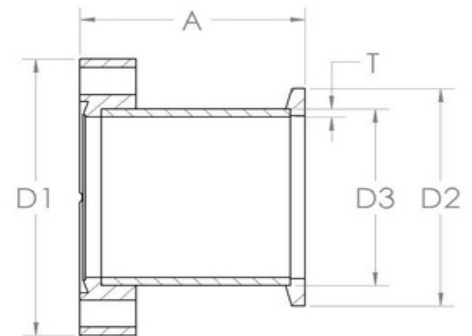

Tubulated Adaptor- KA6340

Specification

Material: 304L Stainless Steel

Special lengths and diameter available on request.

A	D1	D2	D3	T
50 (1.97)	114 (4.50)	65 (2.17)	44.5 (1.75)	2 (0.08)

For all enquiries please contact us on: