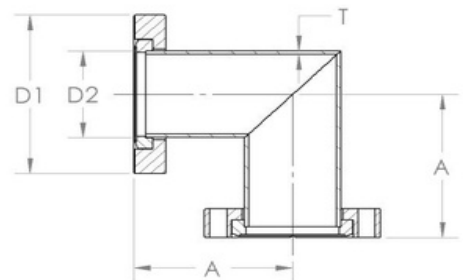

CF 90 Degree Mitred Elbow Rotatable - EL35R

Specification

Material: 304L Stainless Steel

A	D1	D2	T
63 (2.48)	70 (2.75)	38 (1.50)	1.6 (0.06)

For all enquiries please contact us on: