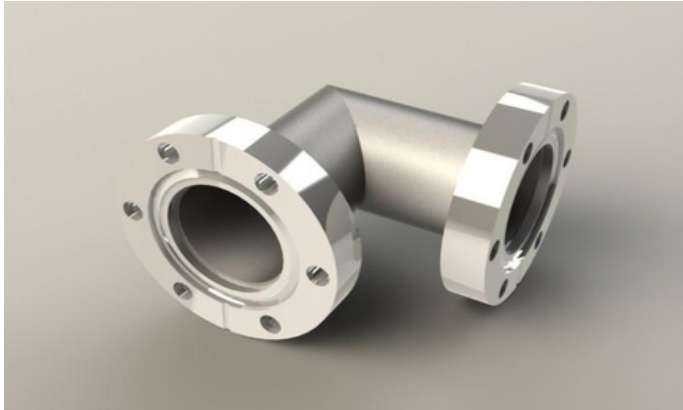

CF 90 Degree Mitred Elbow Rotatable - EL35R

Specification

Material: 304L Stainless Steel

A	D1	D2	T
63 (2.48)	70 (2.75)	38 (1.50)	1.6 (0.06)

For all enquiries please contact us on: