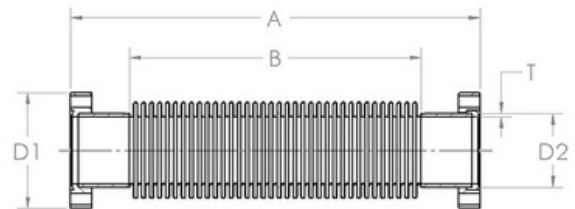

CF FLEXIBLE HOSE - FX63CF75

Specification

Material: Stainless Steel

A	B	D1	D2	T1
750 (29.53)	626 (24.65)	114 (4.50)	76 (2.99)	3 (0.12)

Note: Both flanges fixed

For all enquiries please contact us on: