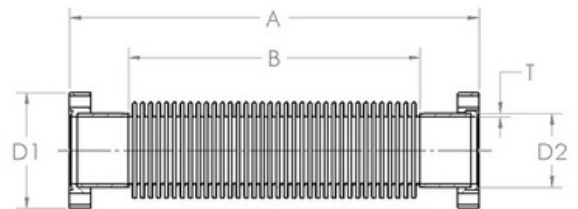

## CF FLEXIBLE HOSE - FX35CF75

### Specification

Material: Stainless Steel

A	B	D1	D2	T1
750 (29.53)	650 (25.59)	70 (2.75)	44.5 (1.75)	2 (0.08)

**Note: Both flanges fixed**

**For all enquiries please contact us on:**