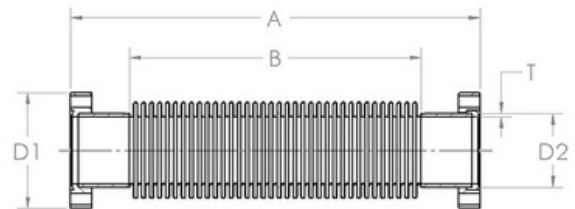

CF FLEXIBLE HOSE - FX35CF100R

Specification

Material: Stainless Steel

A	B	D1	D2	T1
1000 (39.37)	900 (35.43)	70 (2.75)	44.5 (1.75)	2 (0.08)

Note: One flange fixed, other rotatable

For all enquiries please contact us on: