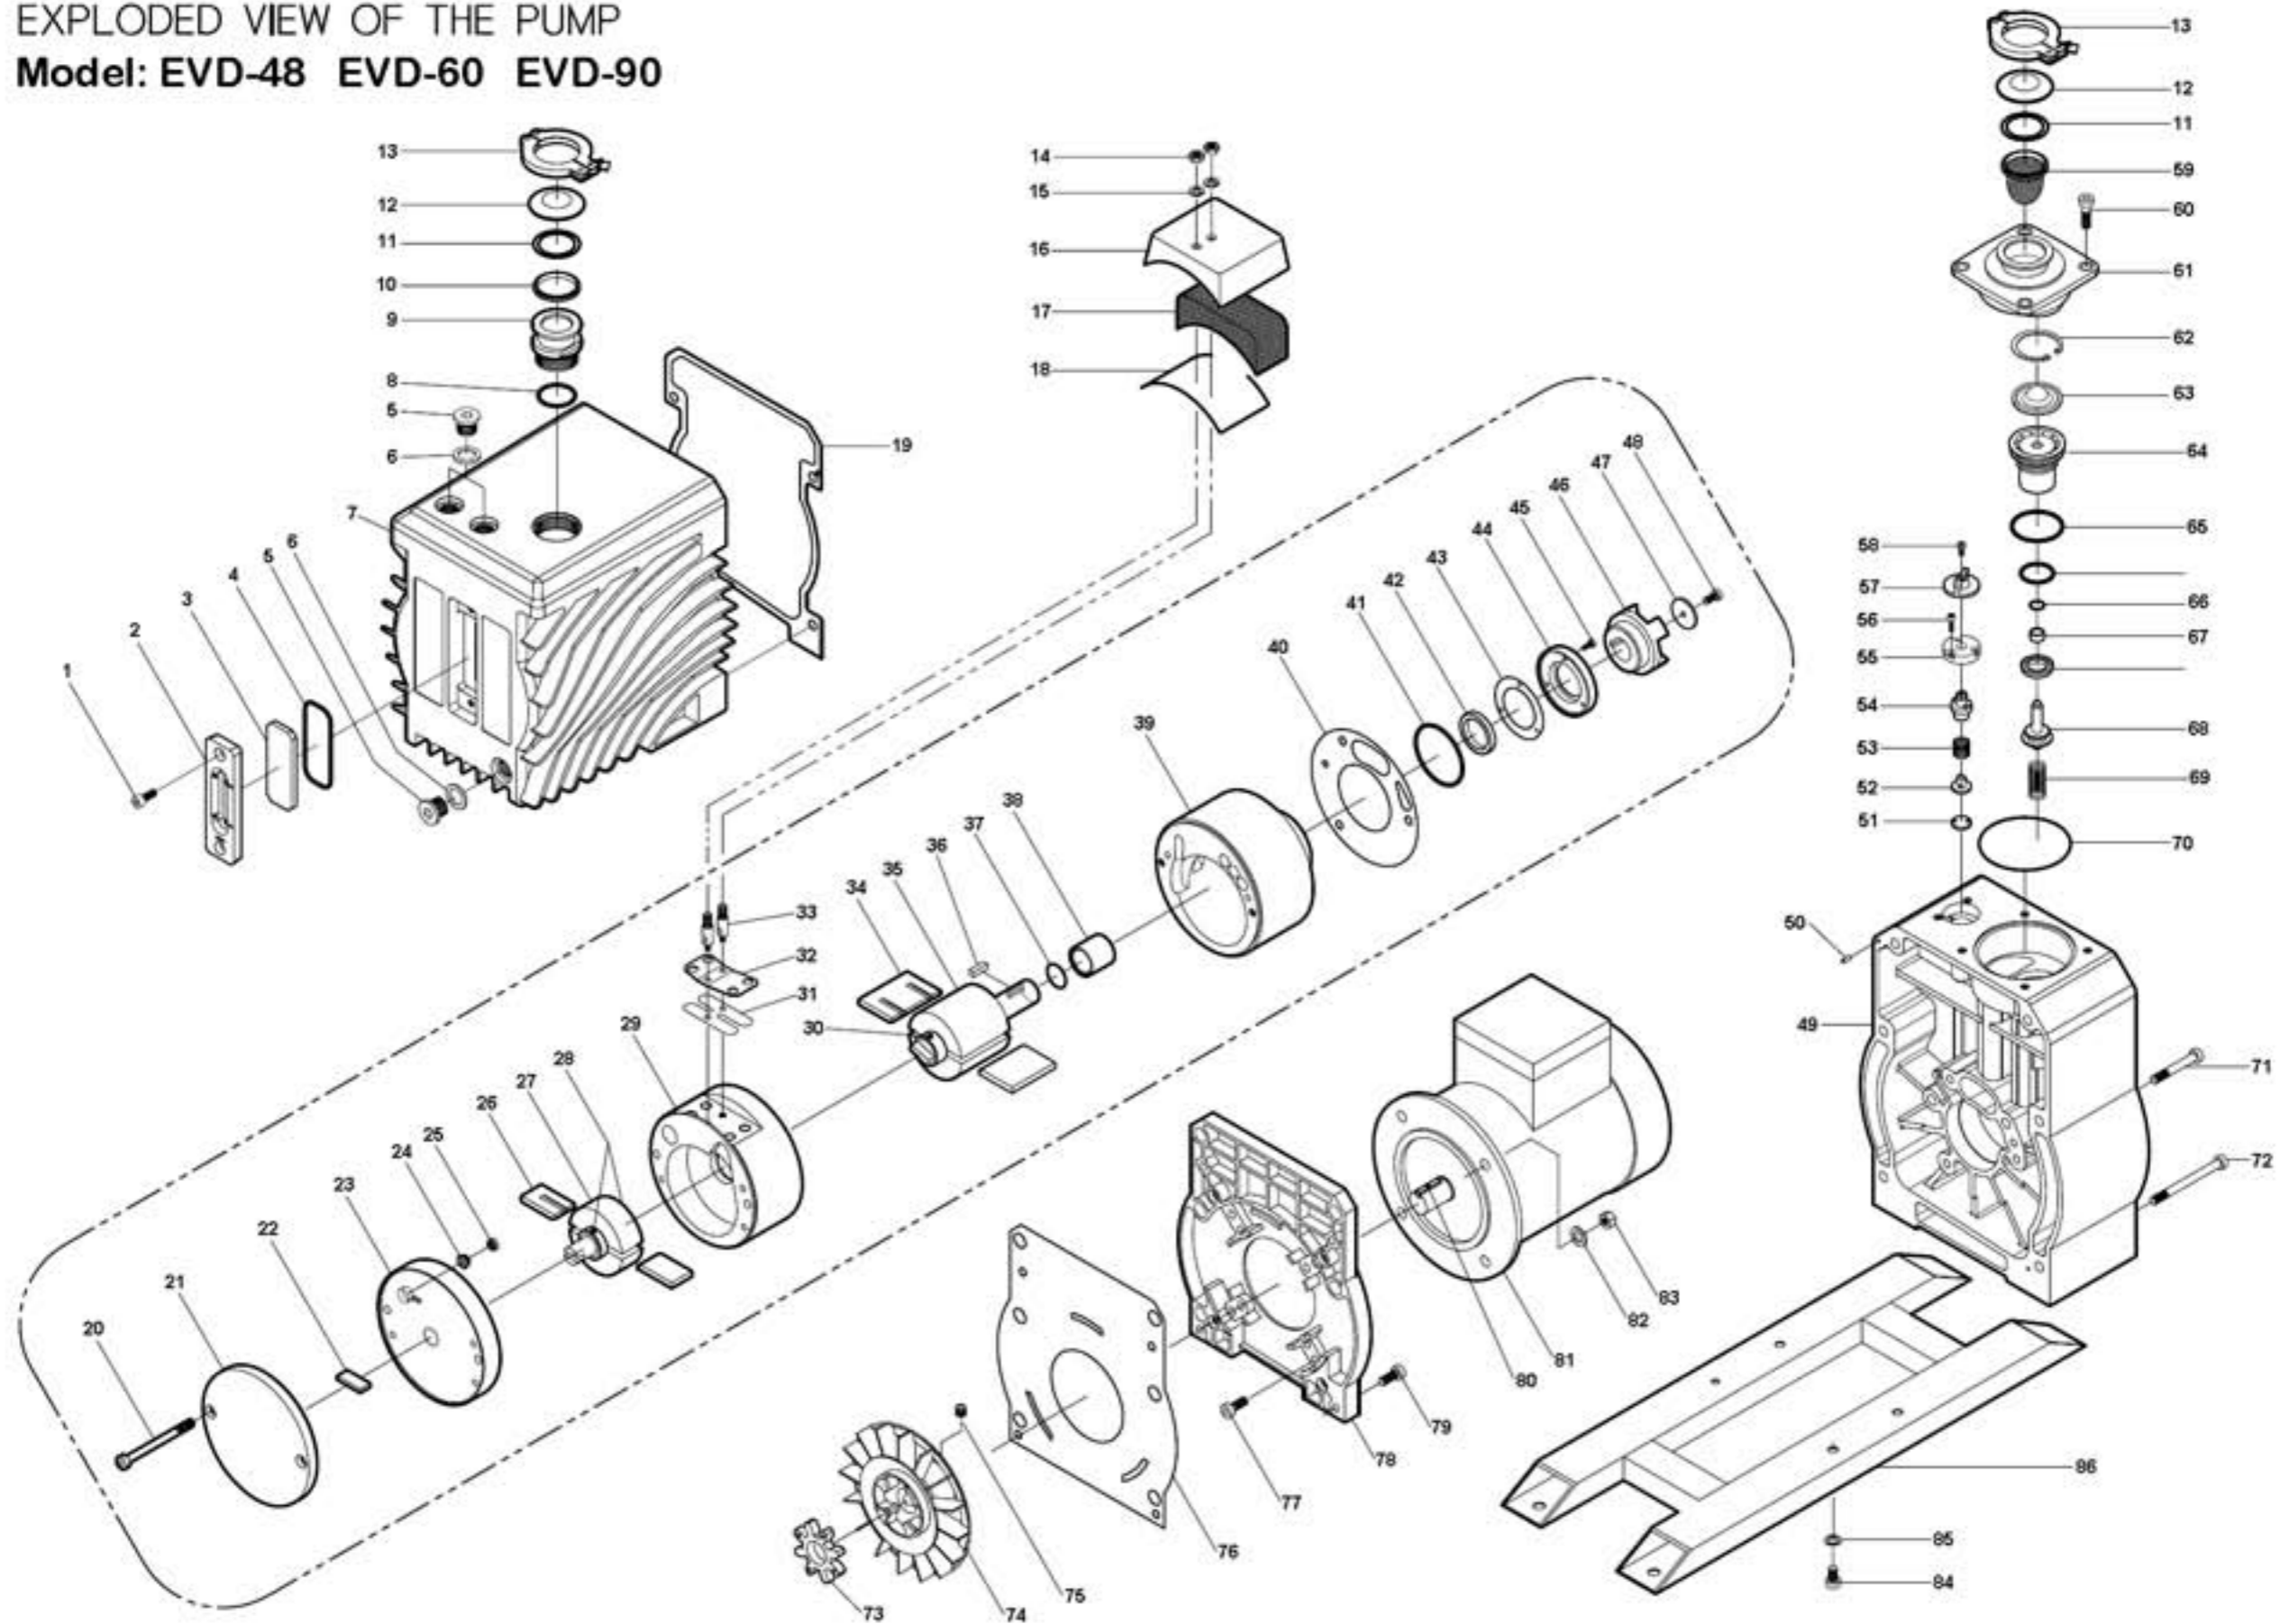

EXPLODED VIEW OF THE PUMP

Model: EVD-48 EVD-60 EVD-90

Eurovacuum B.V. EVD-60 Spare parts list

Pos.No.	Quantity	SK	MK	Description	Part Description	Art.No.
SK	1			Seal Kit	See all parts marked at SK	425.911
MK	1			Maintenance Kit	See all parts marked at MK	425.912
1	2			Hex Socket Head Cap Screw	M6x15	425.801
2	1			Oil Gauge Body		425.802
3	1		X	Oil Gauge Glass		425.803
4	1	X	X	O-Ring(Gauge)	G55 (Ø55xØ3.1)	425.804
5	3			Drain Intake Plug	PF3/8	425.805
6	3	X	X	O-Ring(Intake Drain)	Ø15xØ22x2	425.806
7	1			Oil Casing		425.807
8	1	X	X	O-Ring(Exhaust)	P45 (Ø45xØ3.5)	425.808
9	1			Exhaust Port	DN40KF	425.809
10	2			Centering(Exhaust)	DN40KF	425.810
11	2	X	X	O-Ring(Centering)	Ø42x5t (Ø42x5)	425.811
12	2			Intake/Exhaust Port Cap	DN40KF	425.812
13	2			Clamp	DN40KF	425.813
14	2			Hex Nut	M8	425.814
15	2			Flat Washer	Ø8	425.815
16	1			Exhaust Valve Cover		425.816
17	1	X	X	Filter Net		425.817
18	1	X	X	O-Ring(Exhaust Valve Cover)	Ø2x400	425.818
19	1	X	X	Oil casing gasket		425.819
20	2			Hex Socket Head Cap Screw	M8x120	425.820
21	1			Rear Cover		425.821
22	1		X	Oil Pump Vane(2nd Rotor)		425.822
23	1			Intermediate Plate		425.823
24	1		X	Spring(Non-Return)		425.824
25	1		X	Non-Return Valve		425.825
26	2		X	2nd Vane		425.826
27	1			2nd Rotor		425.827
28	2		X	Rotor Sleeve		425.828
29	1			2nd Cylinder		425.829
30	1		X	Rotor Sleeve		425.830
31	1		X	Exhaust Valve Plate		425.831
32	1			Valve Aid Plate		425.832
33	2			Valve Bolt	Ø10x60.3	425.833
34	2		X	1st Vane		425.834
35	1			1st Rotor		425.835
36	1			Key(Rotor)	6x6x28x1R	425.836
37	1	X	X	O-Ring(Rotor)	Ø25x2	425.837
38	1	X	X	Oil Seal Sleeve		425.838
39	1			1st Cylinder		425.839
40	1	X	X	Gasket(1st Cylinder)		425.840
41	1	X	X	O-Ring(1st Cylinder)	G65 (Ø65xØ3.1)	425.841
42	1	X	X	Oil seal	D32x44x8	425.842
43	1	X	X	Gasket(Oil Seal Cover)		425.843
44	1			Oil Seal Cover		425.844
46	1		X	Couping(Rotor)		425.846
47	1			Couping Disk	Ø29x5	425.847
48	1			Hex Socket Head Cap Screw	M6x25	425.848
49	1			Pump Housing		425.849
50	2			Guide Pin(Pump Housing)	Ø4.2x13	425.850
51	1		X	Gas Ballast Valve Plate		425.851
52	1		X	Gas Ballast Sheet		425.852
53	1		X	Spring(Gas Ballsat)		425.853
54	1		X	Gas Ballast Piston		425.854
55	1			Gas Ballast Fixed Plate,G/B		425.855
56	3			Hex Socket Head Cap Screw	M4x12	425.856
57	1			Gas Ballast Control Nut,G/B		425.857
59	1	X	X	Inlet Filter	DN40KF	425.859
61	1			Intake Port	DN40KF	425.861
62	1			Stopping	Ø52 (Hole type)	425.862
63	1		X	Valve Plate		425.863